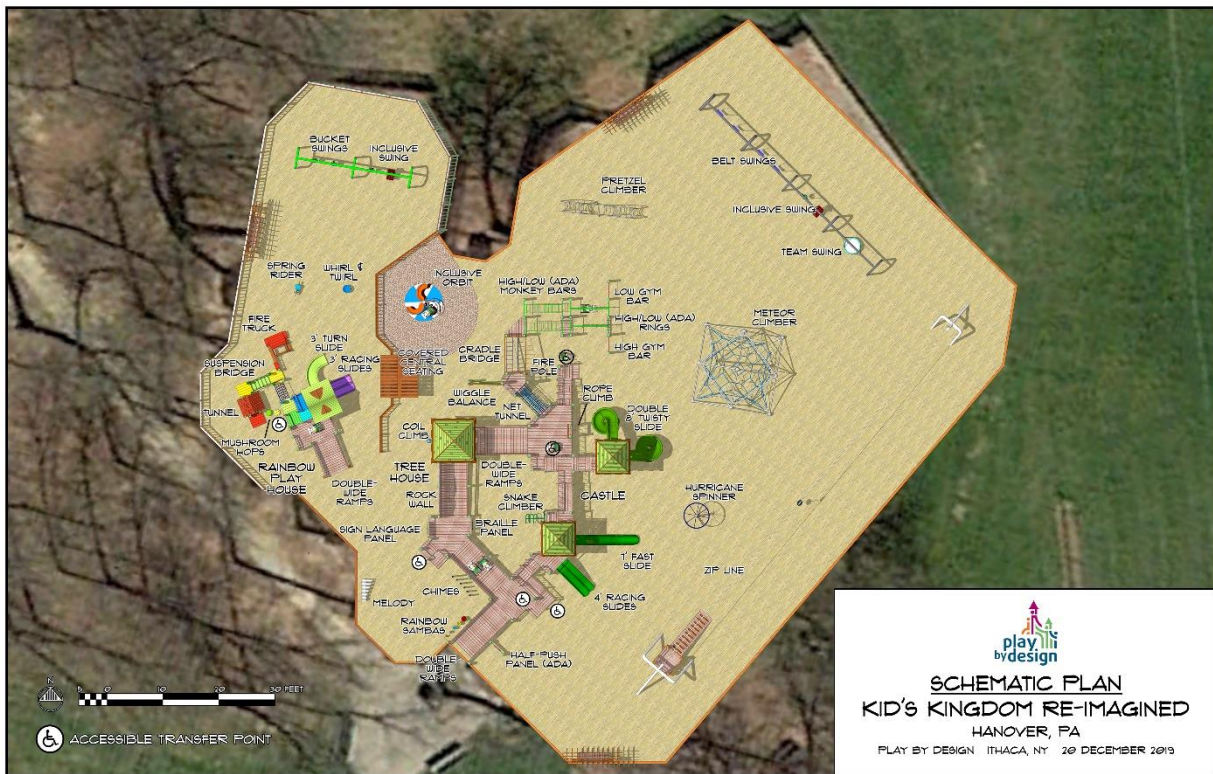

Township of Penn

20 Wayne Avenue
Hanover, PA 17331
www.penntwp.com

717-632-7366 tel

717-632-2464 fax

Press Release Closing of Kid's Kingdom Creative Playground February 22, 2021

It is with great regret that the Township of Penn announces the closing of the Kids Kingdom Creative Playground at the Penn Township Community Park. The structure was built through a community build in 1996. The park was a playground for thousands of children over the last twenty-five years. The facility needed to be closed because the facility has outlived its useful life of twenty years. We apologize for the inconvenience. The Township looks forward to a new creative playground opening in the Summer of 2022. This playground will have many modern amenities as well as being ADA compliant. Below is rendering of the draft reinvented park. We will continue to provide updates on a grand reopening as we move forward.

KID'S KINGDOM RE-IMAGINED
HANOVER, PA
PLAY BY DESIGN ITHACA, NY 20 DECEMBER 2013