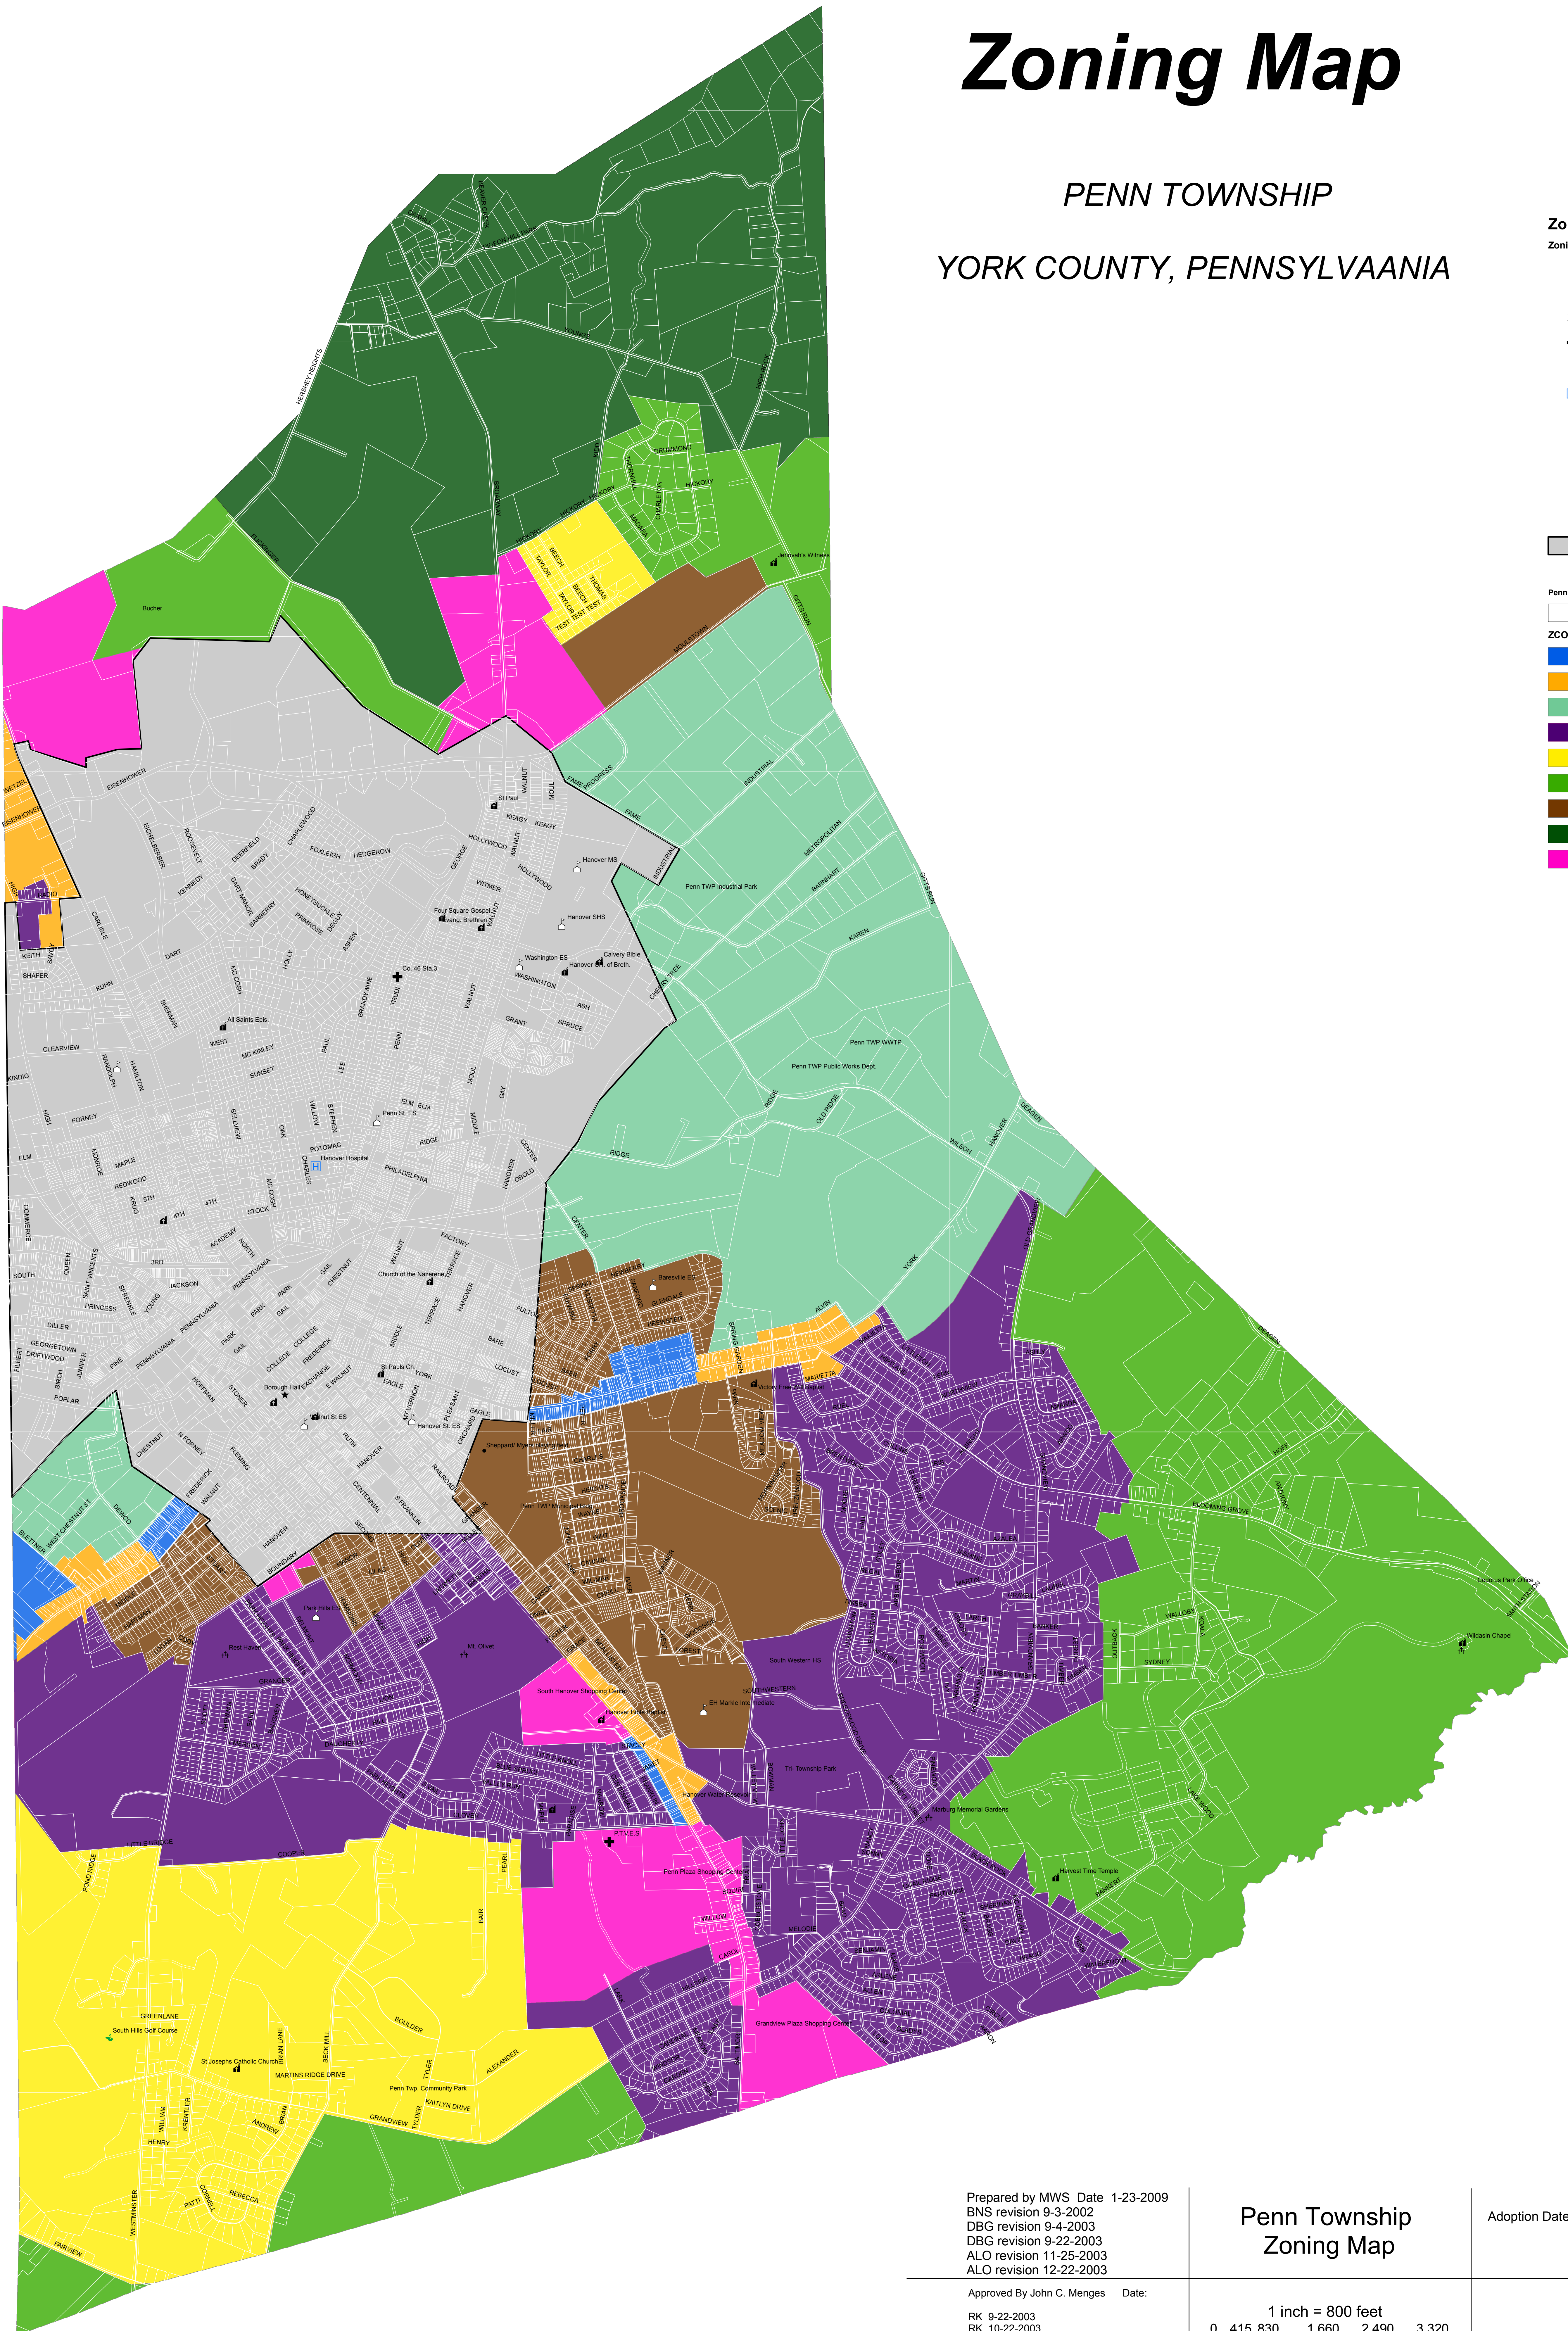

Zoning Map

PENN TOWNSHIP
YORK COUNTY, PENNSYLVANIA

- Zoning Classes**
- Zoning Classes**
- † Cemeteries
 - Ⓜ Church
 - Ⓜ Courthouse/ Municipal Building
 - Ⓜ Fire Station
 - Ⓜ Golf Courses
 - Ⓜ Hospital
 - Misc.
 - ★ Police
 - Ⓜ Primary Growth Area
 - Ⓜ School
 - Ⓜ Oct 08parcel
 - Ⓜ Borough Boundary
 - Ⓜ Road CL
- Penn**
- Ⓜ <all other values>
- ZCODE**
- A-O
 - HB
 - I
 - R-15
 - R-22
 - R-40
 - R-8
 - RC
 - SC

Prepared by MWS Date 1-23-2009
BNS revision 9-3-2002
DBG revision 9-4-2003
DBG revision 9-22-2003
ALO revision 11-25-2003
ALO revision 12-22-2003

Penn Township
Zoning Map

Adoption Date:

Approved By John C. Menges Date:
RK 9-22-2003
RK 10-22-2003
RK 11-25-2003
RK 12-22-2003